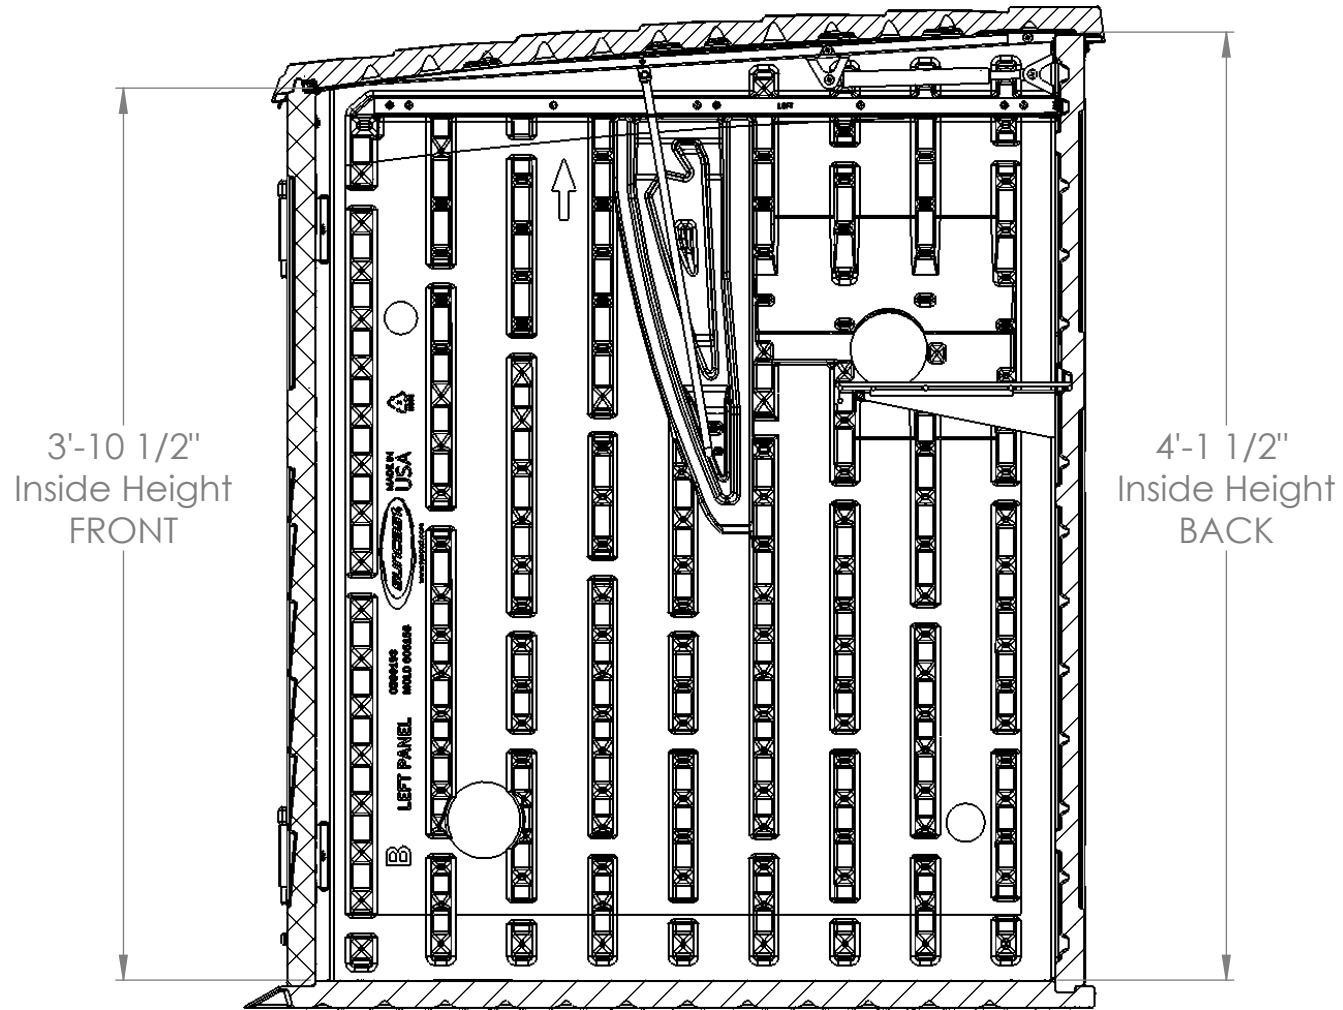

## Total Volume:

Interior = 70 cu. ft.

Exterior = 90 cu. ft.

# BMS4700 - SIDE VIEW

# BMS4700 - SECTION VIEW

SECTION A-A  
SCALE 1 : 10

BMS4700 - TOP VIEW

5'-5 1/2"  
Inside Width

3'-2 1/2"  
Inside Depth

SECTION B-B  
SCALE 1 : 10