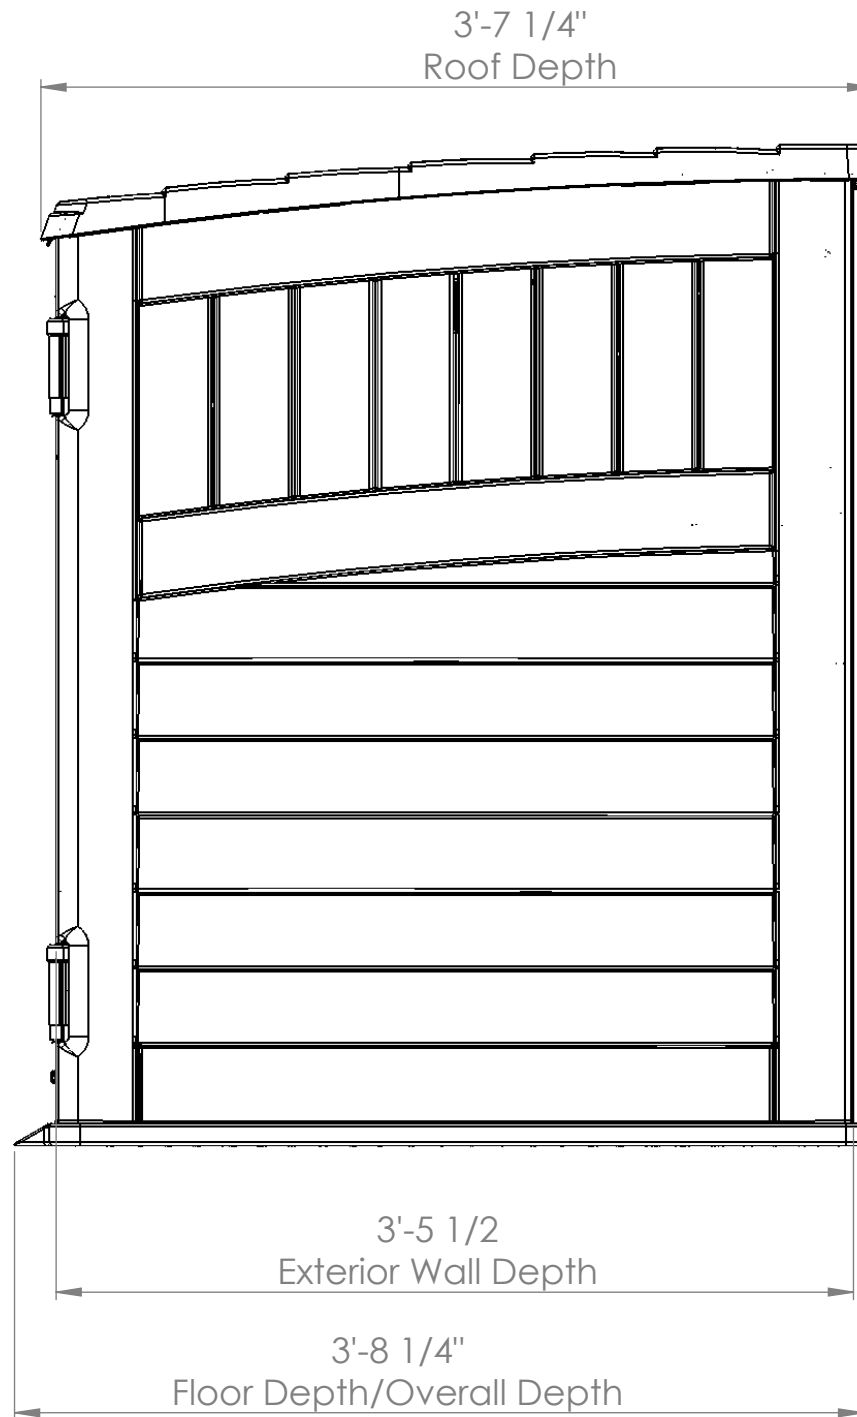

## Square Footage:

Interior = 17.5 Sq. ft.

Exterior = 22.3 Sq ft.

## Total Volume:

Interior = 70 cu. ft.

Exterior = 90 cu. ft.

# BMS4700 - SECTION VIEW

SECTION A-A  
SCALE 1 : 10

BMS4700 - TOP VIEW

5'-5 1/2"  
Inside Width

3'-2 1/2"  
Inside Depth

SECTION B-B  
SCALE 1 : 10